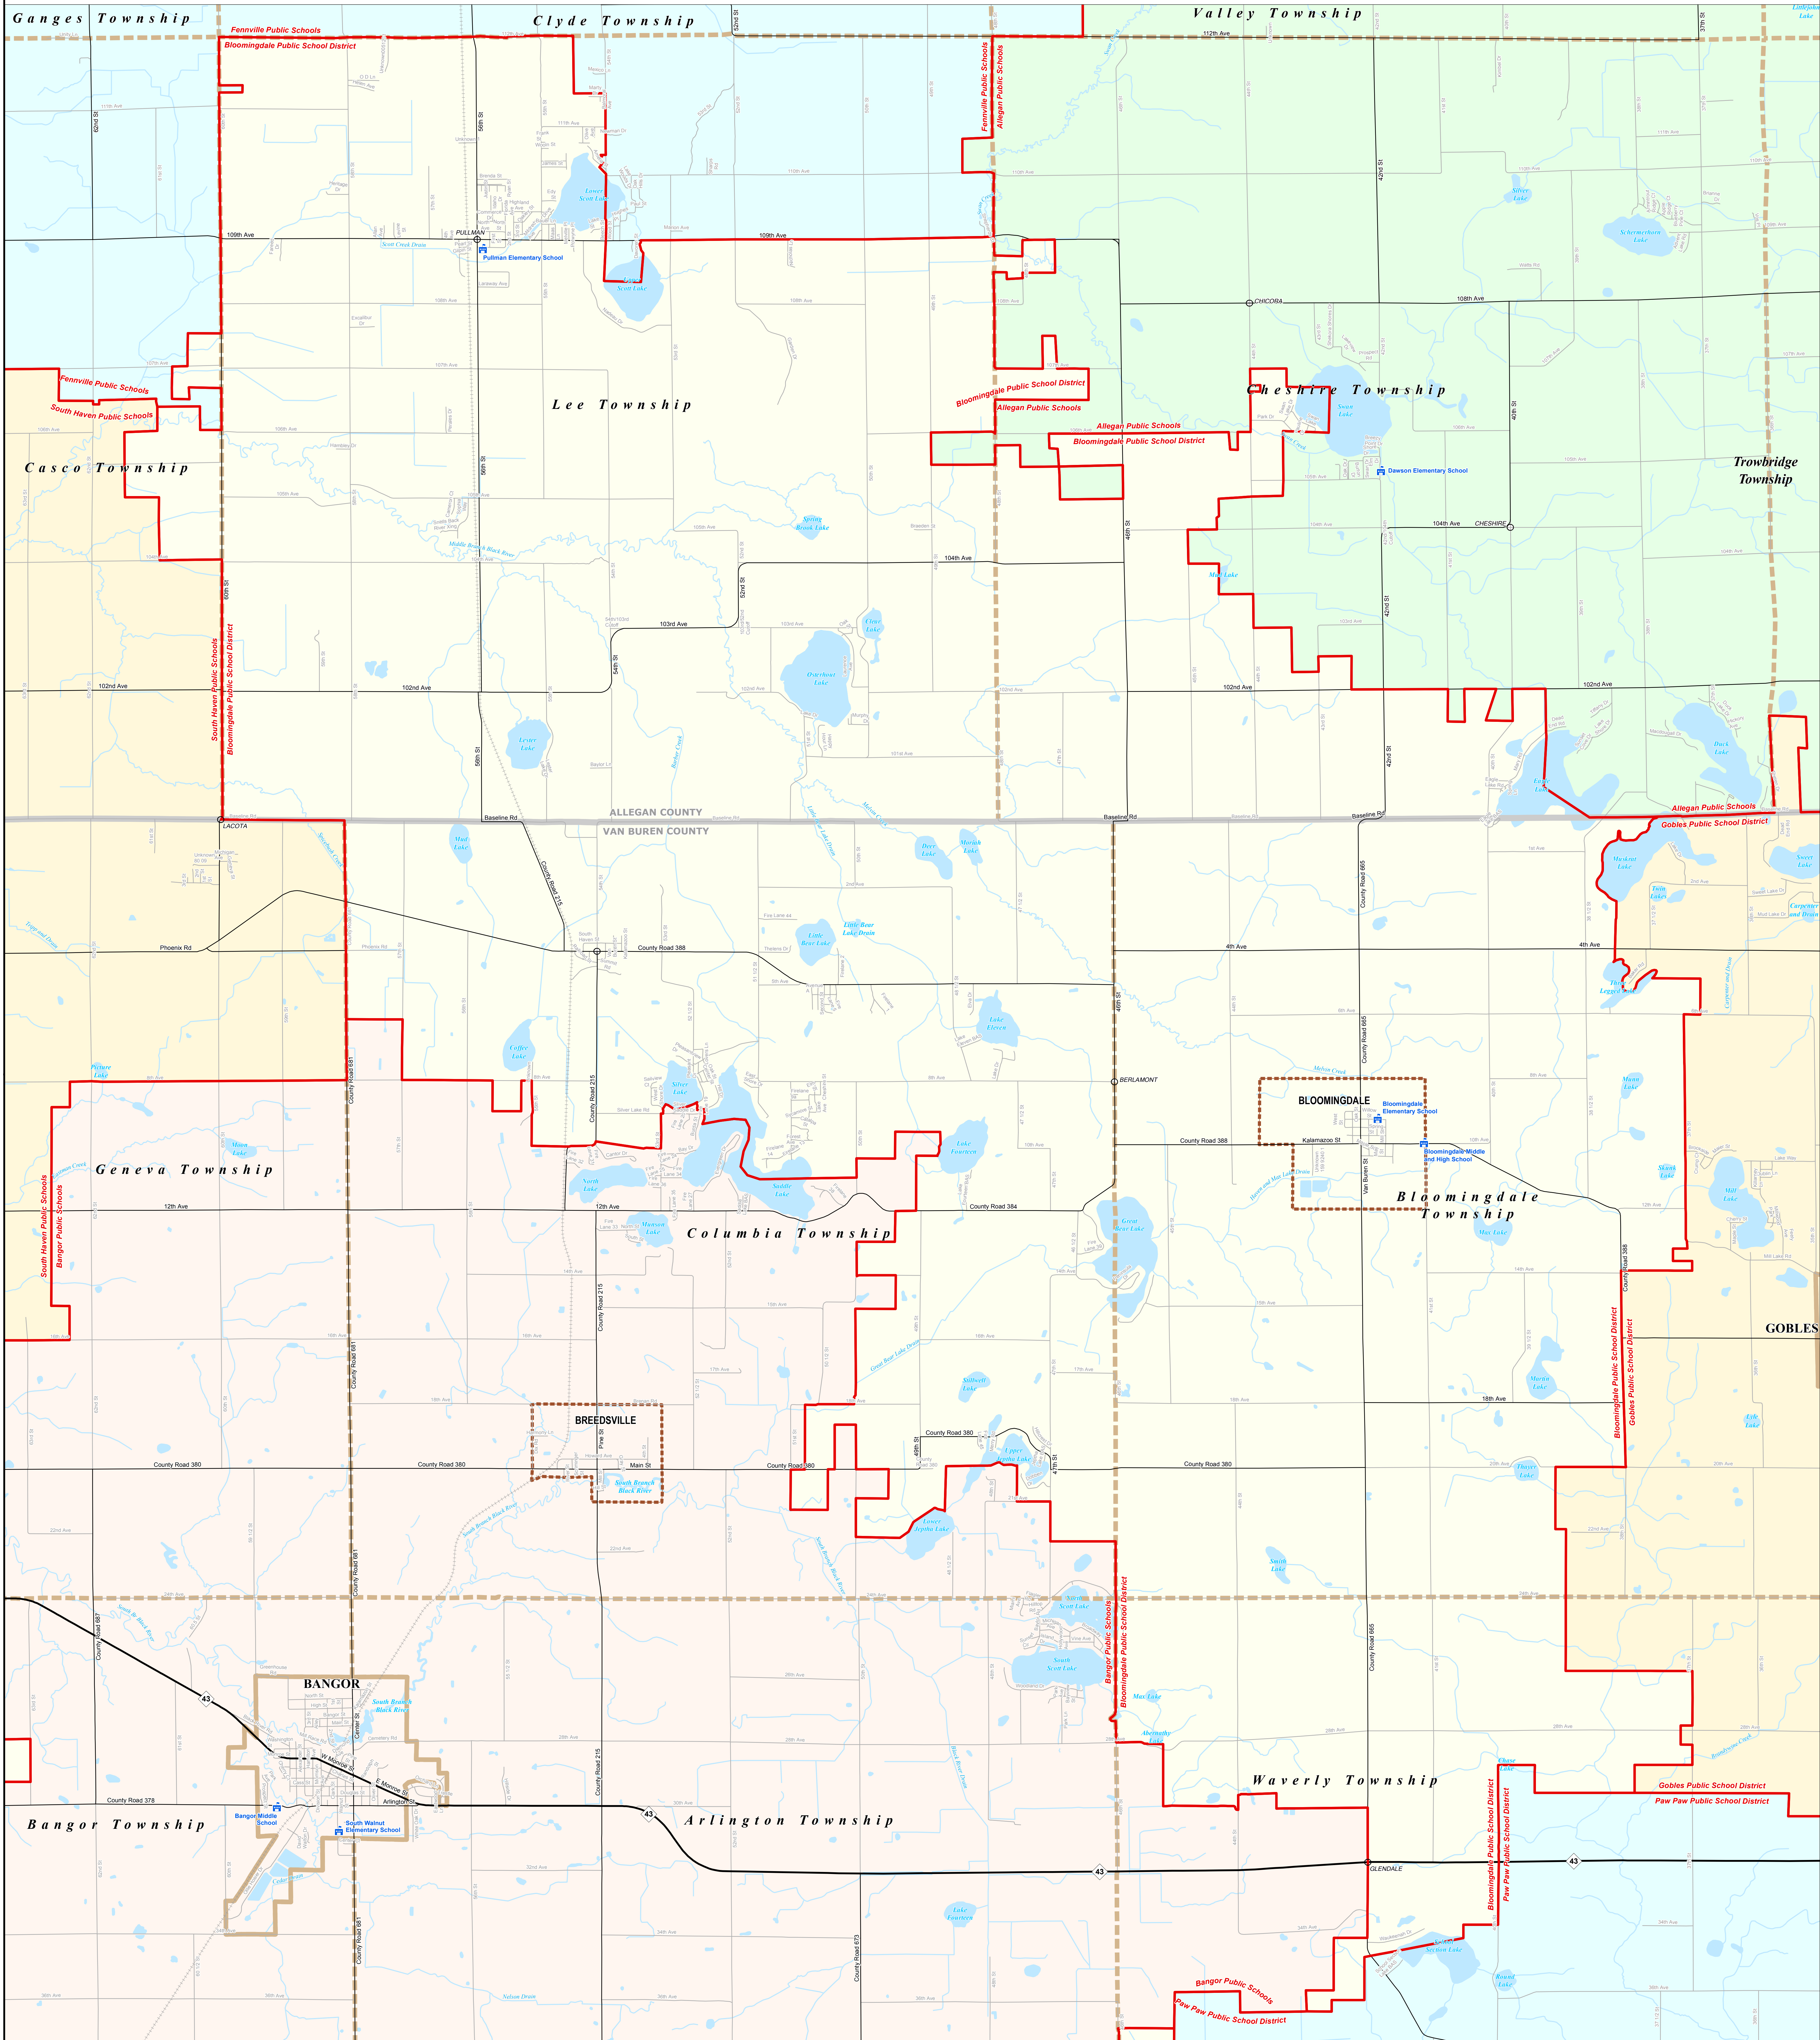

BLOOMINGDALE PUBLIC SCHOOL DISTRICT

Van Buren ISD

0 0.25 0.5 1 Miles

*Note: Non K-12 School Districts identified with Asterisk (*) in Name

11/14/13

Legend

School District	Unincorporated Place	Railroad
County	School	Water Feature
City	Freeway	River, Stream, or Drain
Township	Primary Road	
Village	Local Road	
Census Designated Place		

Source: Michigan Geographic Framework, v13a